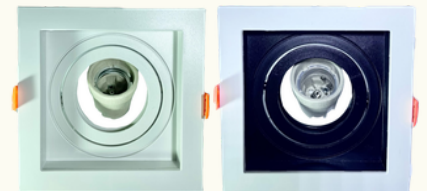

**CONECTOR SPOT
CLICK- PAR20**

R$2,30

**SPOT EMBUTIR CLICK
RECUADO PAR20
DIMENSÕES(MM):130X130X44
NICO(MM)120X120**

R$11,60+ST

PROMOÇÃO